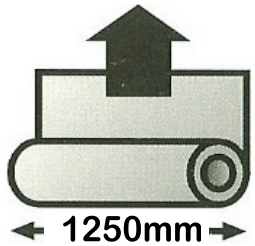

LUMISTY

View control film

SOLARSHIELD
Solutions for Glazing

Diagrams showing the angles and views available with **LUMISTY** view control film.

Dependant on the pull off the roll
(1250mm x 15 metres)

A join will sometimes be required.