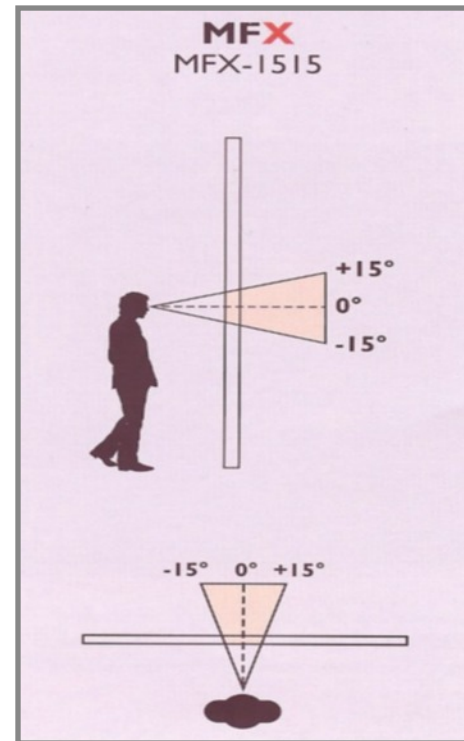

LUMISTY

View control film

SOLARSHIELD
Solutions for Glazing

Diagrams showing the angles and views available with **LUMISTY** view control film.

Dependant on the pull off the roll
(1250mm x 15 metres)

A join will sometimes be required.

Applied Vertically

AREA OF FROSTED VISION

Applied Horizontally

SOLARSHIELD LTD

CANADA HOUSE. 20/20 BUSINESS PARK, ST LEONARDS ROAD, MAIDSTONE, KENT. ME16 0LS

0845 130 6232

sales@solarshield.co.uk

www.solarshield.co.uk