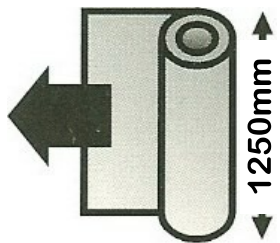

LUMISTY

View control film

SOLARSHIELD
Solutions for Glazing

Diagrams showing the angles and views available with **LUMISTY** view control film.

Dependant on the pull off the roll
(1250mm x 15 metres)

A join will sometimes be required.

Applied Vertically

AREA OF FROSTED VISION

Applied Horizontally

SOLARSHIELD LTD

CANADA HOUSE. 20/20 BUSINESS PARK, ST LEONARDS ROAD, MAIDSTONE, KENT. ME16 0LS

0845 130 6232

sales@solarshield.co.uk

www.solarshield.co.uk