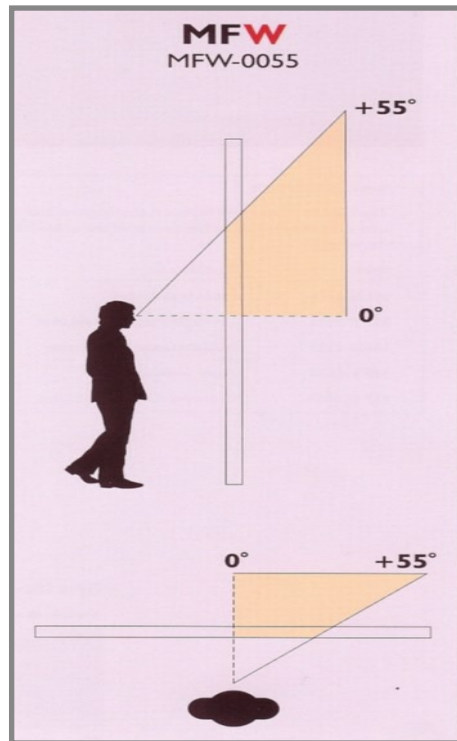

LUMISTY

View control film

SOLARSHIELD
Solutions for Glazing

Diagrams showing the angles and views available with **LUMISTY** view control film.

Dependant on the pull off the roll
(1250mm x 15 metres)

A join will sometimes be required.

Applied Vertically

AREA OF FROSTED VISION

Applied Horizontally

SOLARSHIELD LTD

CANADA HOUSE. 20/20 BUSINESS PARK, ST LEONARDS ROAD, MAIDSTONE, KENT. ME16 0LS

0845 130 6232

sales@solarshield.co.uk

www.solarshield.co.uk