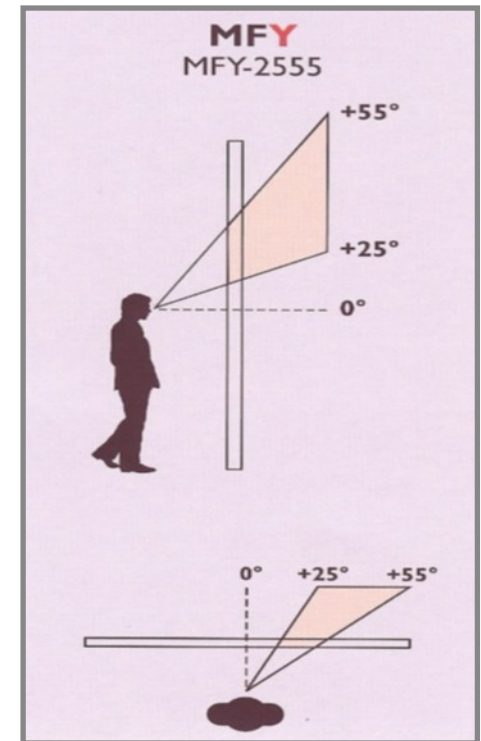

LUMISTY

View control film

SOLARSHIELD
Solutions for Glazing

Diagrams showing the angles and views available with **LUMISTY** view control film.

Dependant on the pull off the roll
(1250mm x 15 metres)

A join will sometimes be required.

Applied Vertically

AREA OF FROSTED VISION

Applied Horizontally

SOLARSHIELD LTD

CANADA HOUSE. 20/20 BUSINESS PARK, ST LEONARDS ROAD, MAIDSTONE, KENT. ME16 0LS

0845 130 6232

sales@solarshield.co.uk

www.solarshield.co.uk