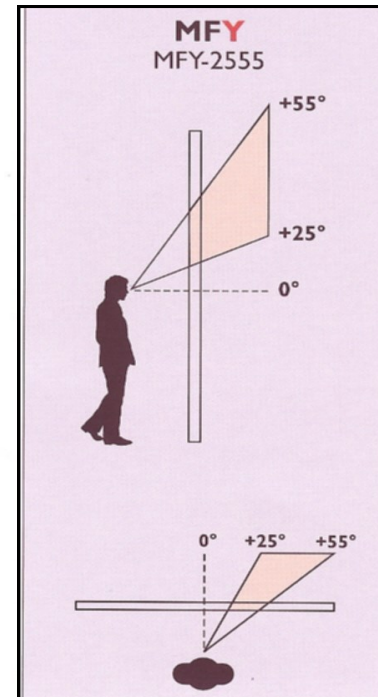

LUMISTY View control film

SOLARSHIELD
Solutions for Glazing

Diagrams showing the angles and views available with LUMISTY view control film. Dependant on the pull off the roll (1250mm x 15 metres) a join will sometimes be required.

Applied Vertically

AREA OF FROSTED VISION

Applied Horizontally

SOLARSHIELD LTD

CANADA HSE. 20/20 BUSINESS PARK, ST LEONARDS ROAD, MAIDSTONE, KENT. ME16 0LS
TEL. 0845 130 6232 EMAIL sales@solarshield.co.uk WEB www.solarshield.co.uk