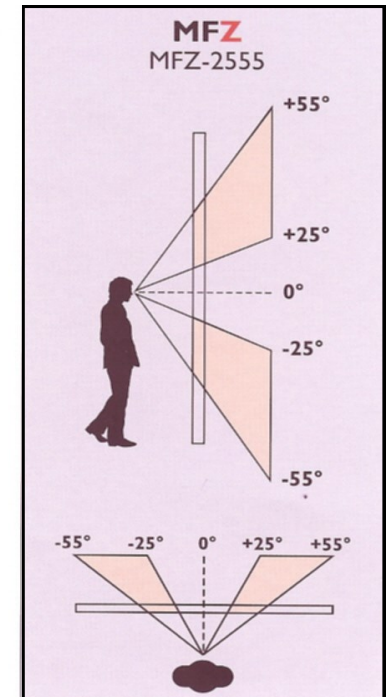

LUMISTY View control film

SOLARSHIELD
Solutions for Glazing

Diagrams showing the angles and views available with LUMISTY view control film. Dependant on the pull off the roll (1250mm x 15 metres) a join will sometimes be required.

Applied Vertically

AREA OF FROSTED VISION

Applied Horizontally

SOLARSHIELD LTD

CANADA HSE. 20/20 BUSINESS PARK, ST LEONARDS ROAD, MAIDSTONE, KENT. ME16 0LS
TEL. 0845 130 6232 EMAIL sales@solarshield.co.uk WEB www.solarshield.co.uk