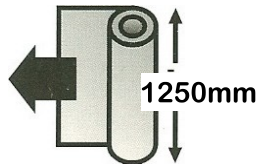

Applied Horizontally