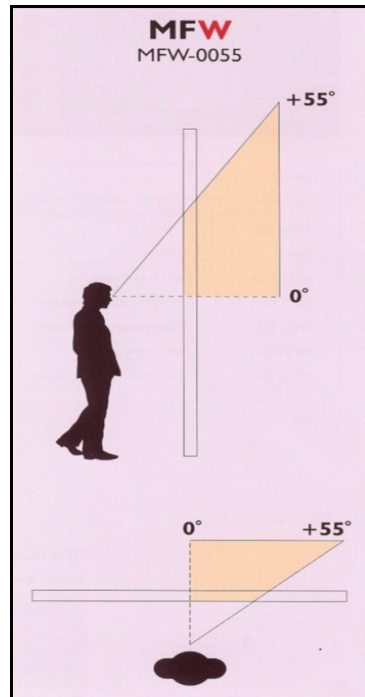

LUMISTY View control film

SOLARSHIELD
Solutions for Glazing

Diagrams showing the angles and views available with LUMISTY view control film. Dependant on the pull off the roll (1250mm x 15 metres) a join will sometimes be required.

Applied Vertically

AREA OF FROSTED VISION

Applied Horizontally

SOLARSHIELD LTD

CANADA HSE. 20/20 BUSINESS PARK, ST LEONARDS ROAD, MAIDSTONE, KENT. ME16 0LS
TEL. 0845 130 6232 EMAIL sales@solarshield.co.uk WEB www.solarshield.co.uk