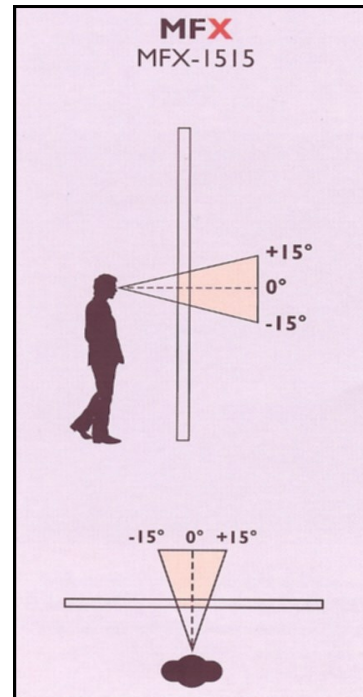

LUMISTY View control film

SOLARSHIELD
Solutions for Glazing

Diagrams showing the angles and views available with LUMISTY view control film. Dependant on the pull off the roll (1250mm x 15 metres) a join will sometimes be required.

Applied Vertically

AREA OF FROSTED VISION

Applied Horizontally

SOLARSHIELD LTD

CANADA HSE. 20/20 BUSINESS PARK, ST LEONARDS ROAD, MAIDSTONE, KENT. ME16 0LS
TEL. 0845 130 6232 EMAIL sales@solarshield.co.uk WEB www.solarshield.co.uk