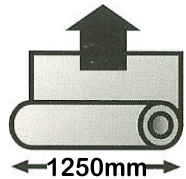

LUMISTY View control film

SOLARSHIELD
Solutions for Glazing

Diagrams showing the angles and views available with LUMISTY view control film. Dependant on the pull off the roll (1250mm x 15 metres) a join will sometimes be required.